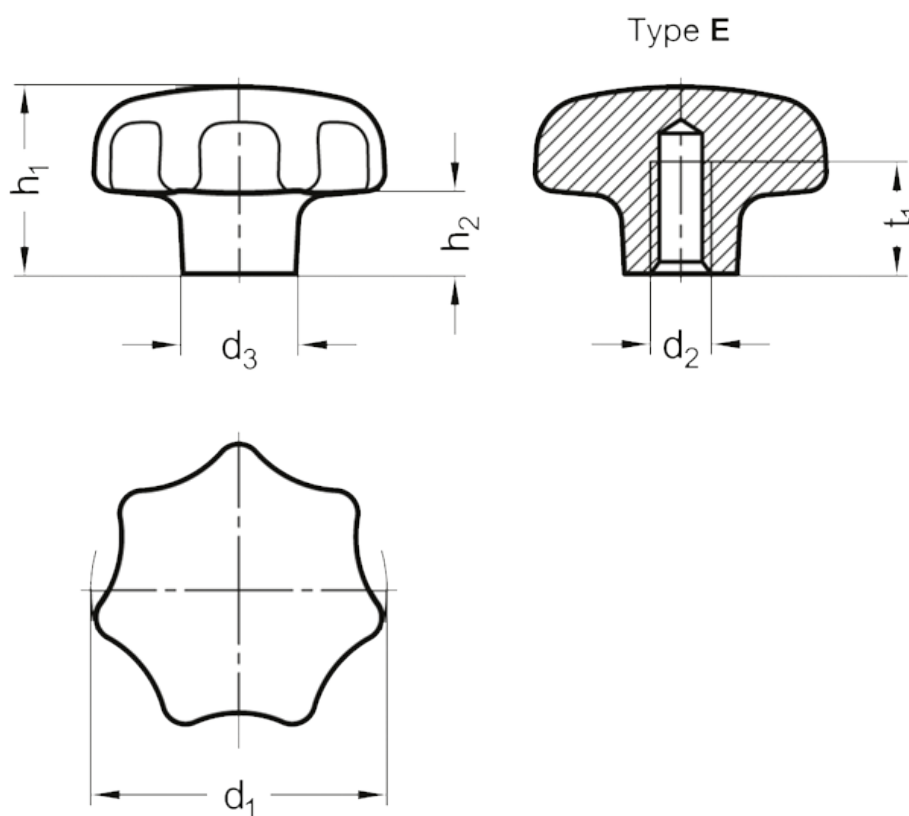

Article number: 206336A450M10EPL

Description: E+G Star knob GN 6336-A4-50-M10-E-PL
Polished

Measures

d1	= 50
d2	= M 10
d3	= 18
h1	= 32
h2	= 15
t1 min	= -
Weight in (g)	= 210